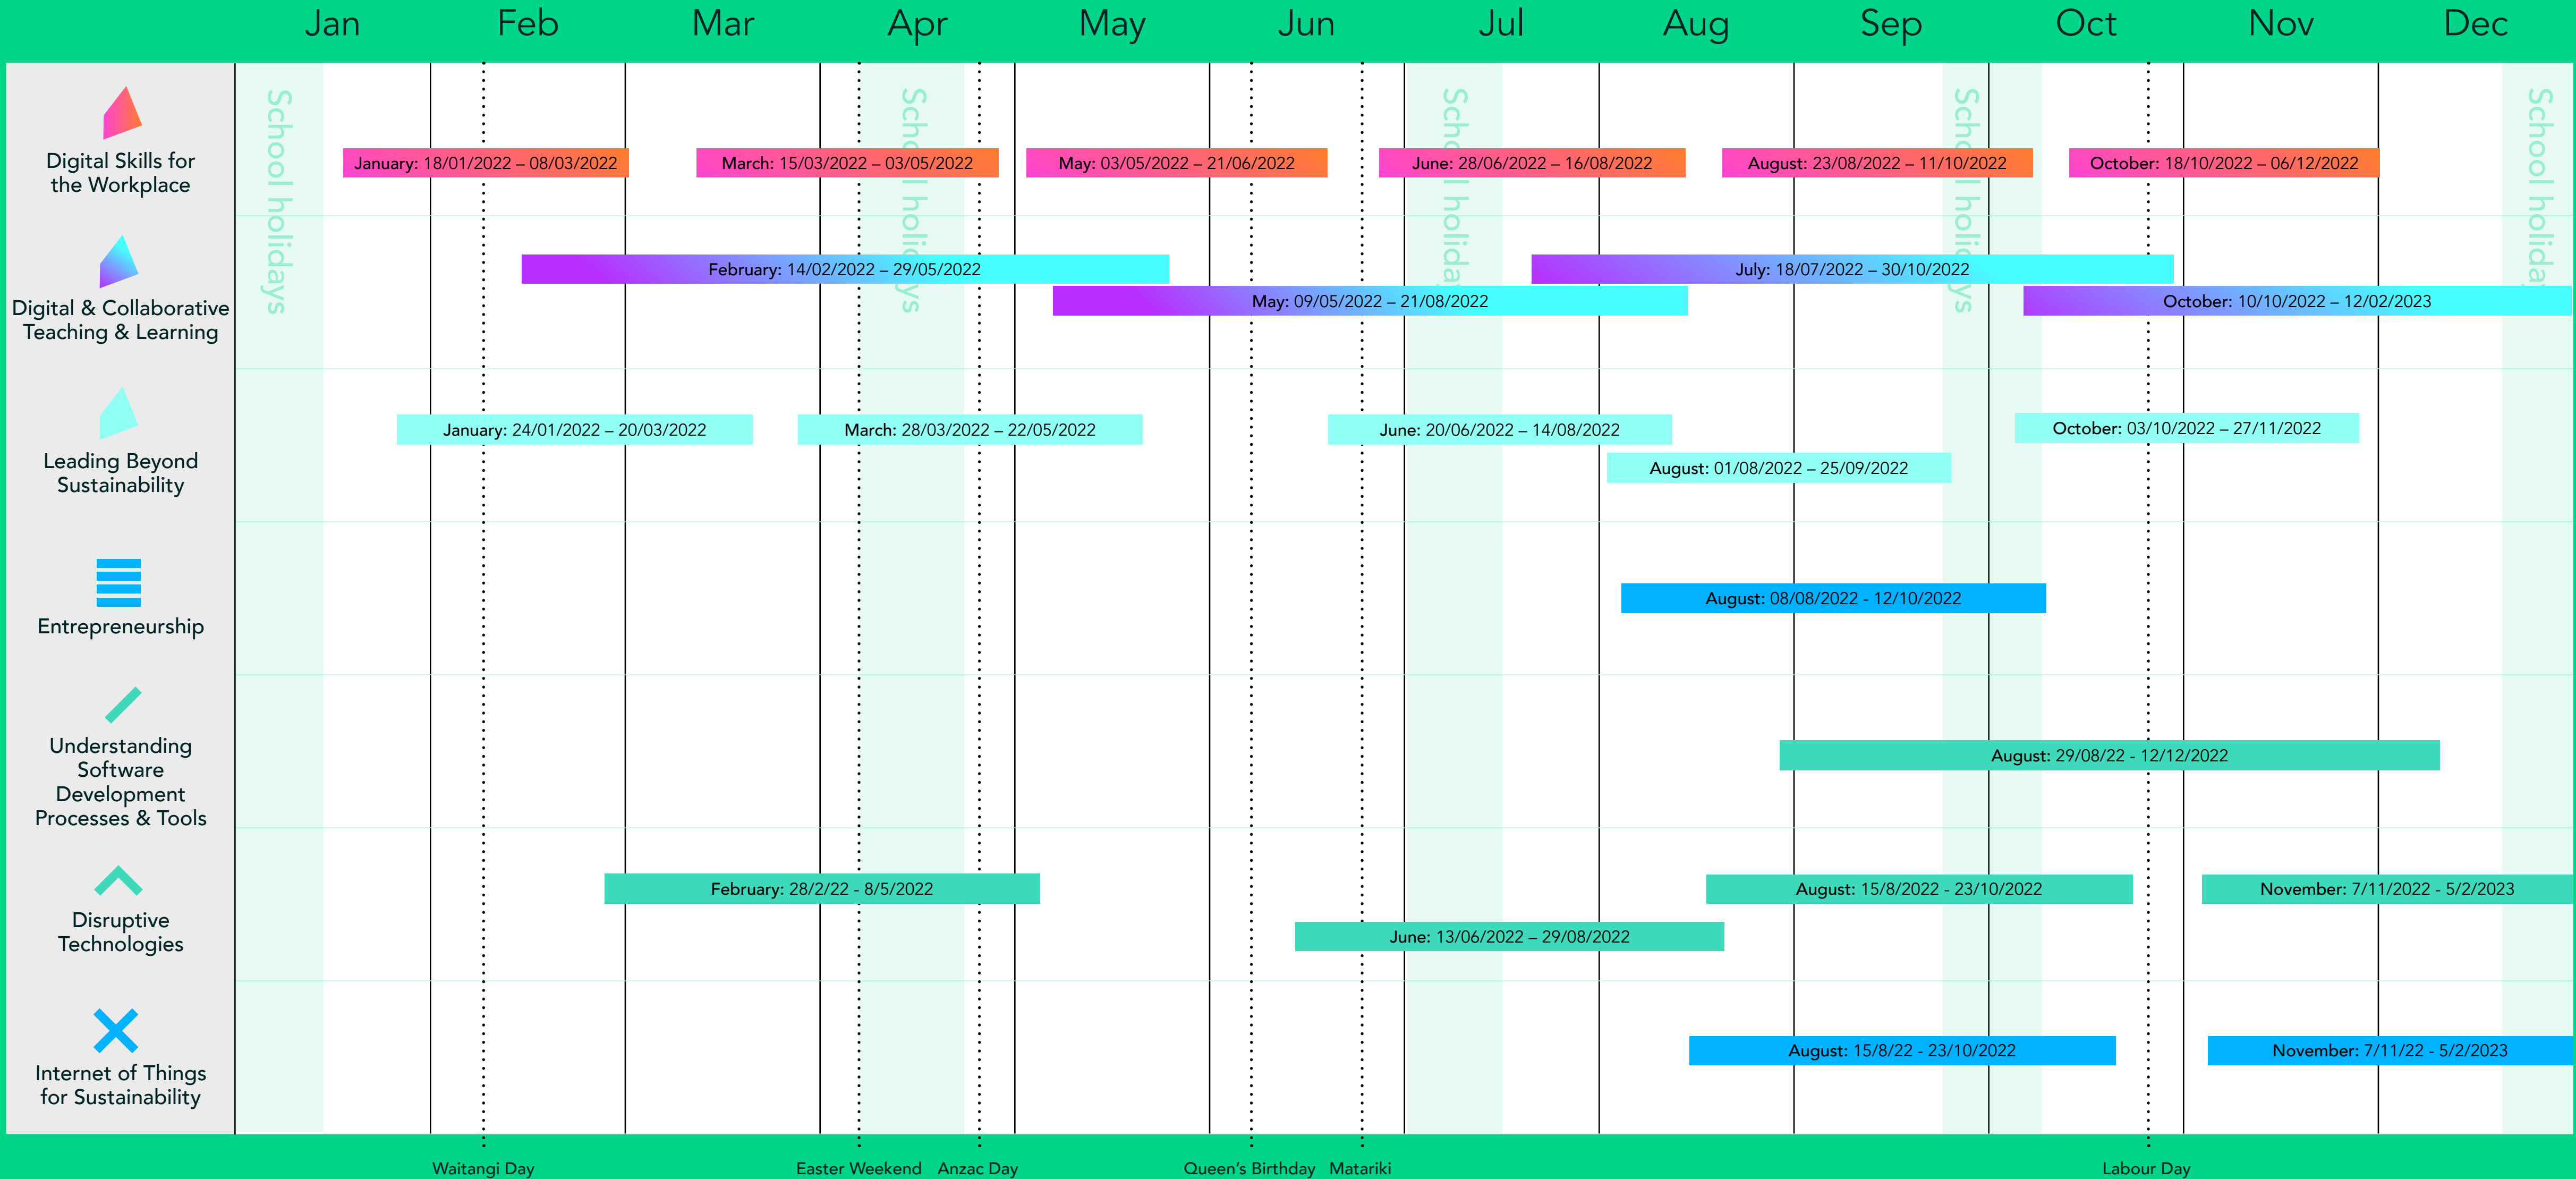

# 2022 Programme Calendar

Jan Feb Mar Apr May Jun Jul Aug Sep Oct Nov Dec

School holidays

School holidays

School holidays

School holidays

School holidays

Waitangi Day

Easter Weekend Anzac Day

Queen's Birthday Matariki

Labour Day