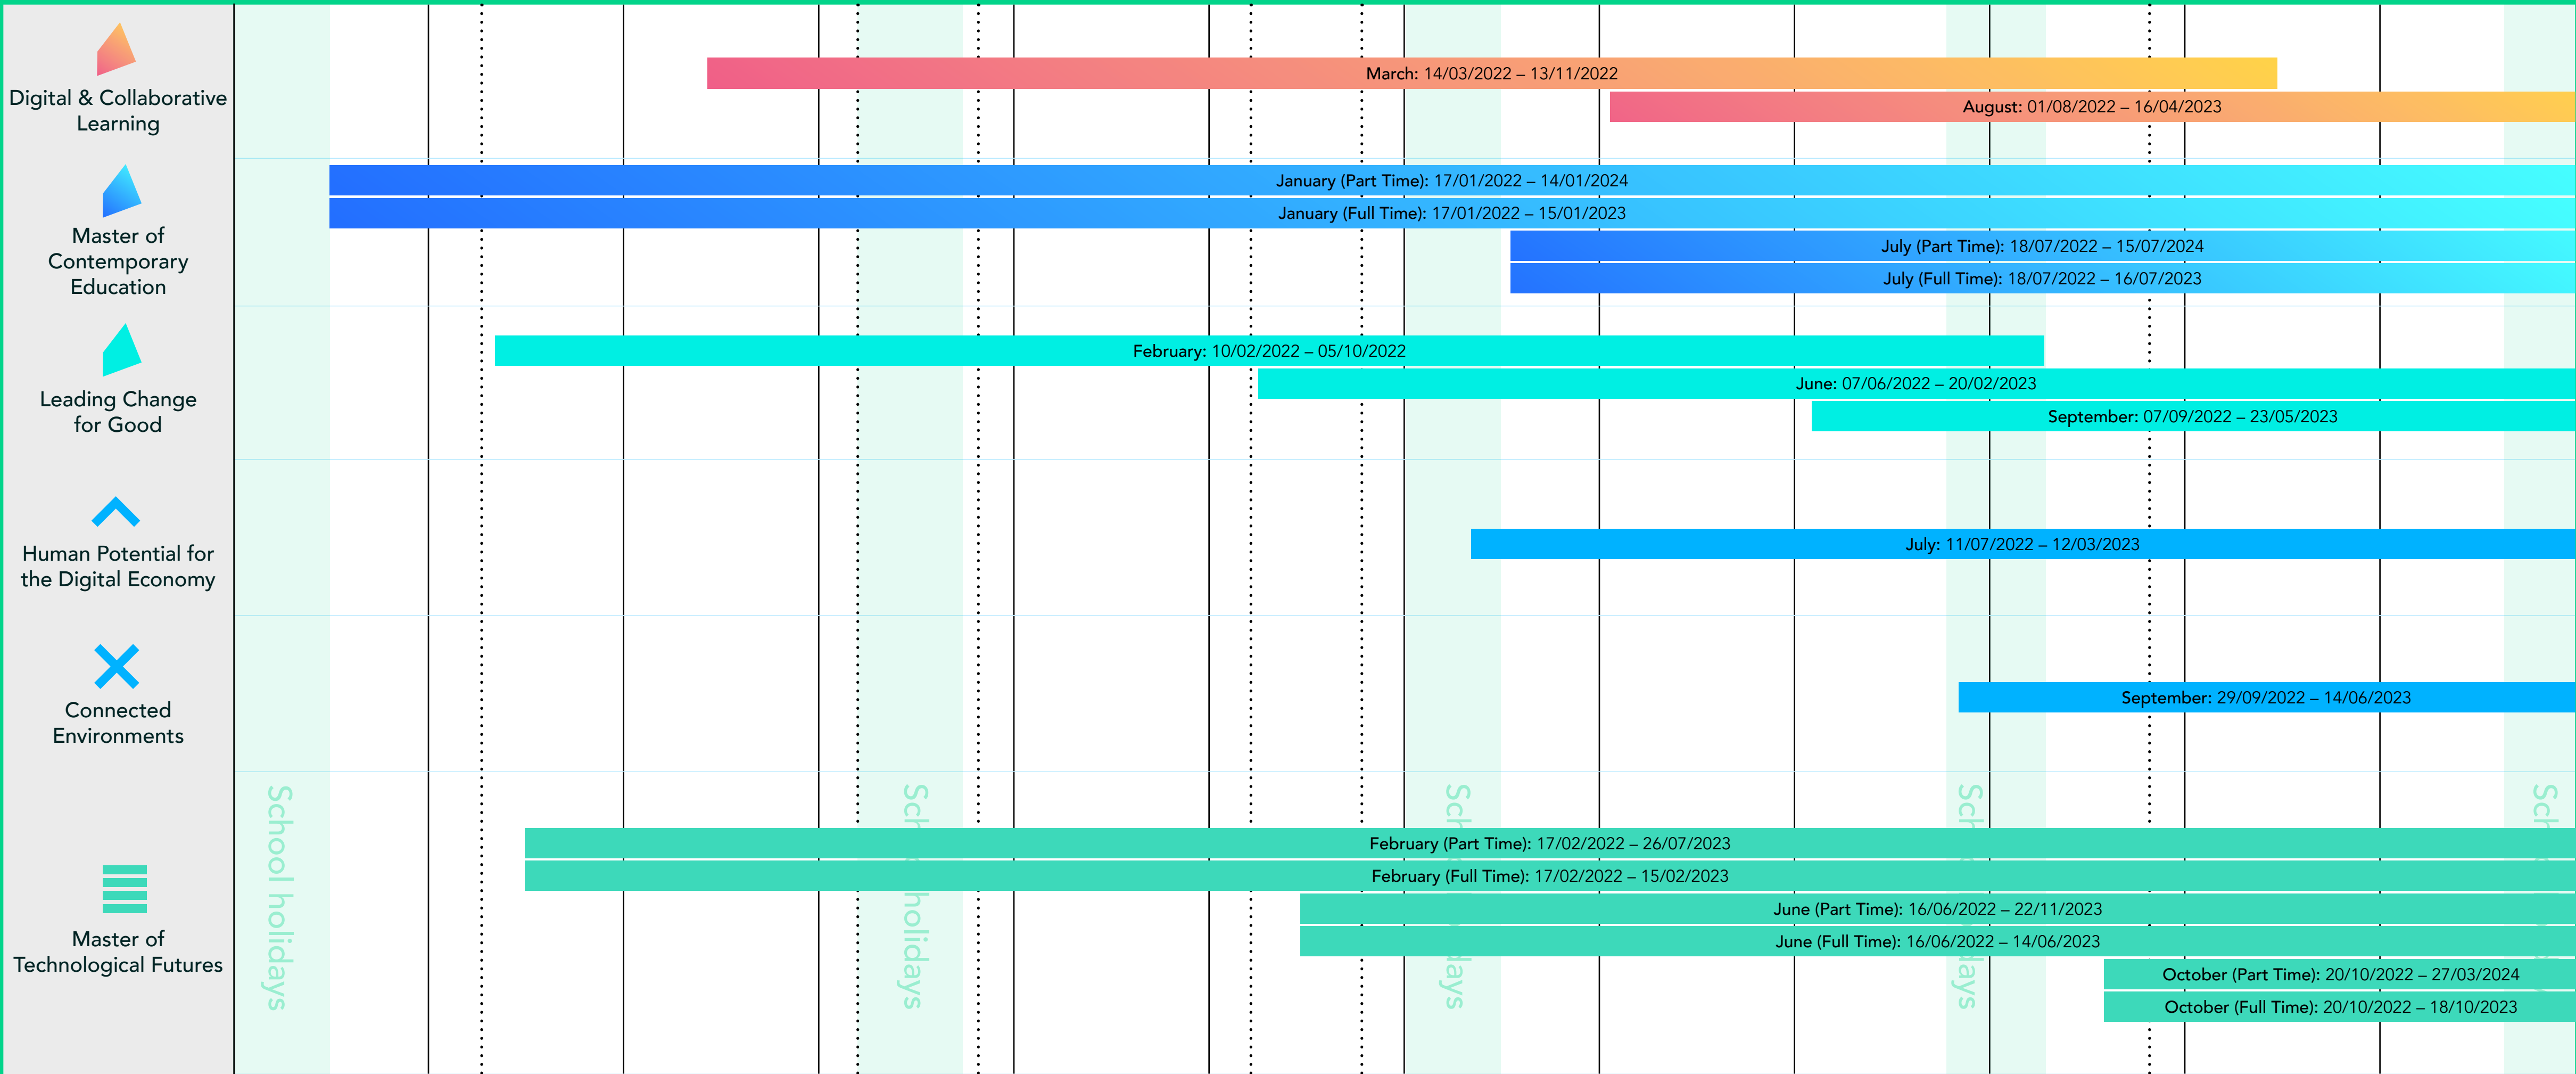

# 2022 Programme Calendar

Jan Feb Mar Apr May Jun Jul Aug Sep Oct Nov Dec

School holidays

School holidays

School holidays

School holidays

School holidays

Waitangi Day

Easter Weekend Anzac Day

Queen's Birthday Matariki

Labour Day