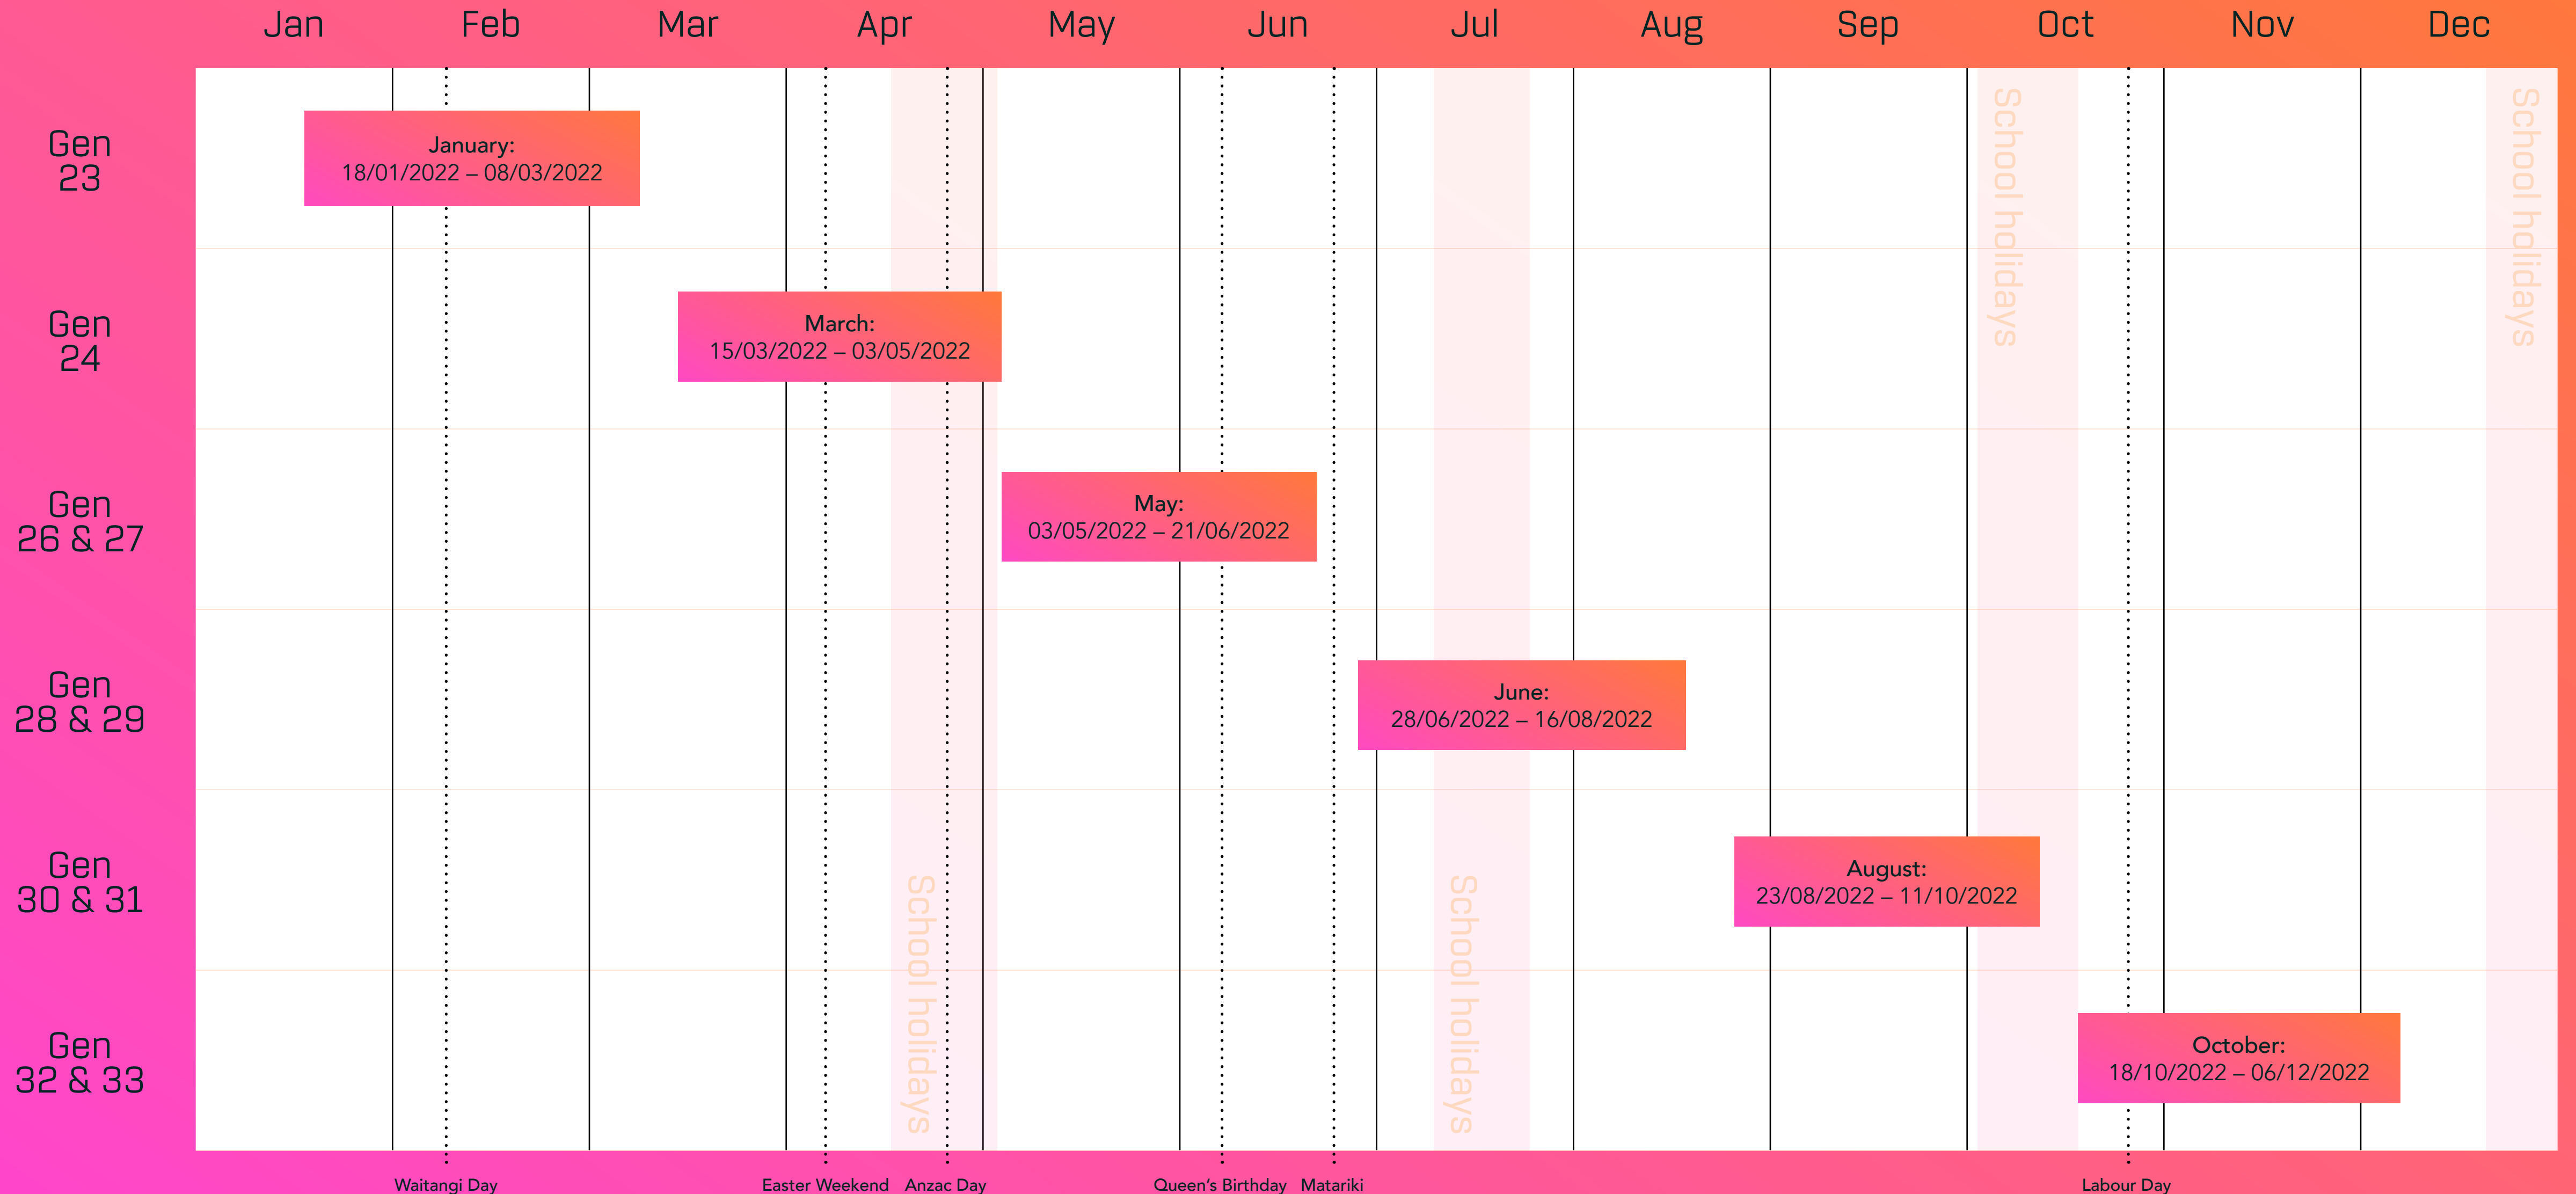

Digital Skills for the Workplace 2022 Calendar

End dates are the official programme end date but please note each intake has only 7 weeks of classes. See the [website](#) for the weekly schedule for the intake you're interested in.