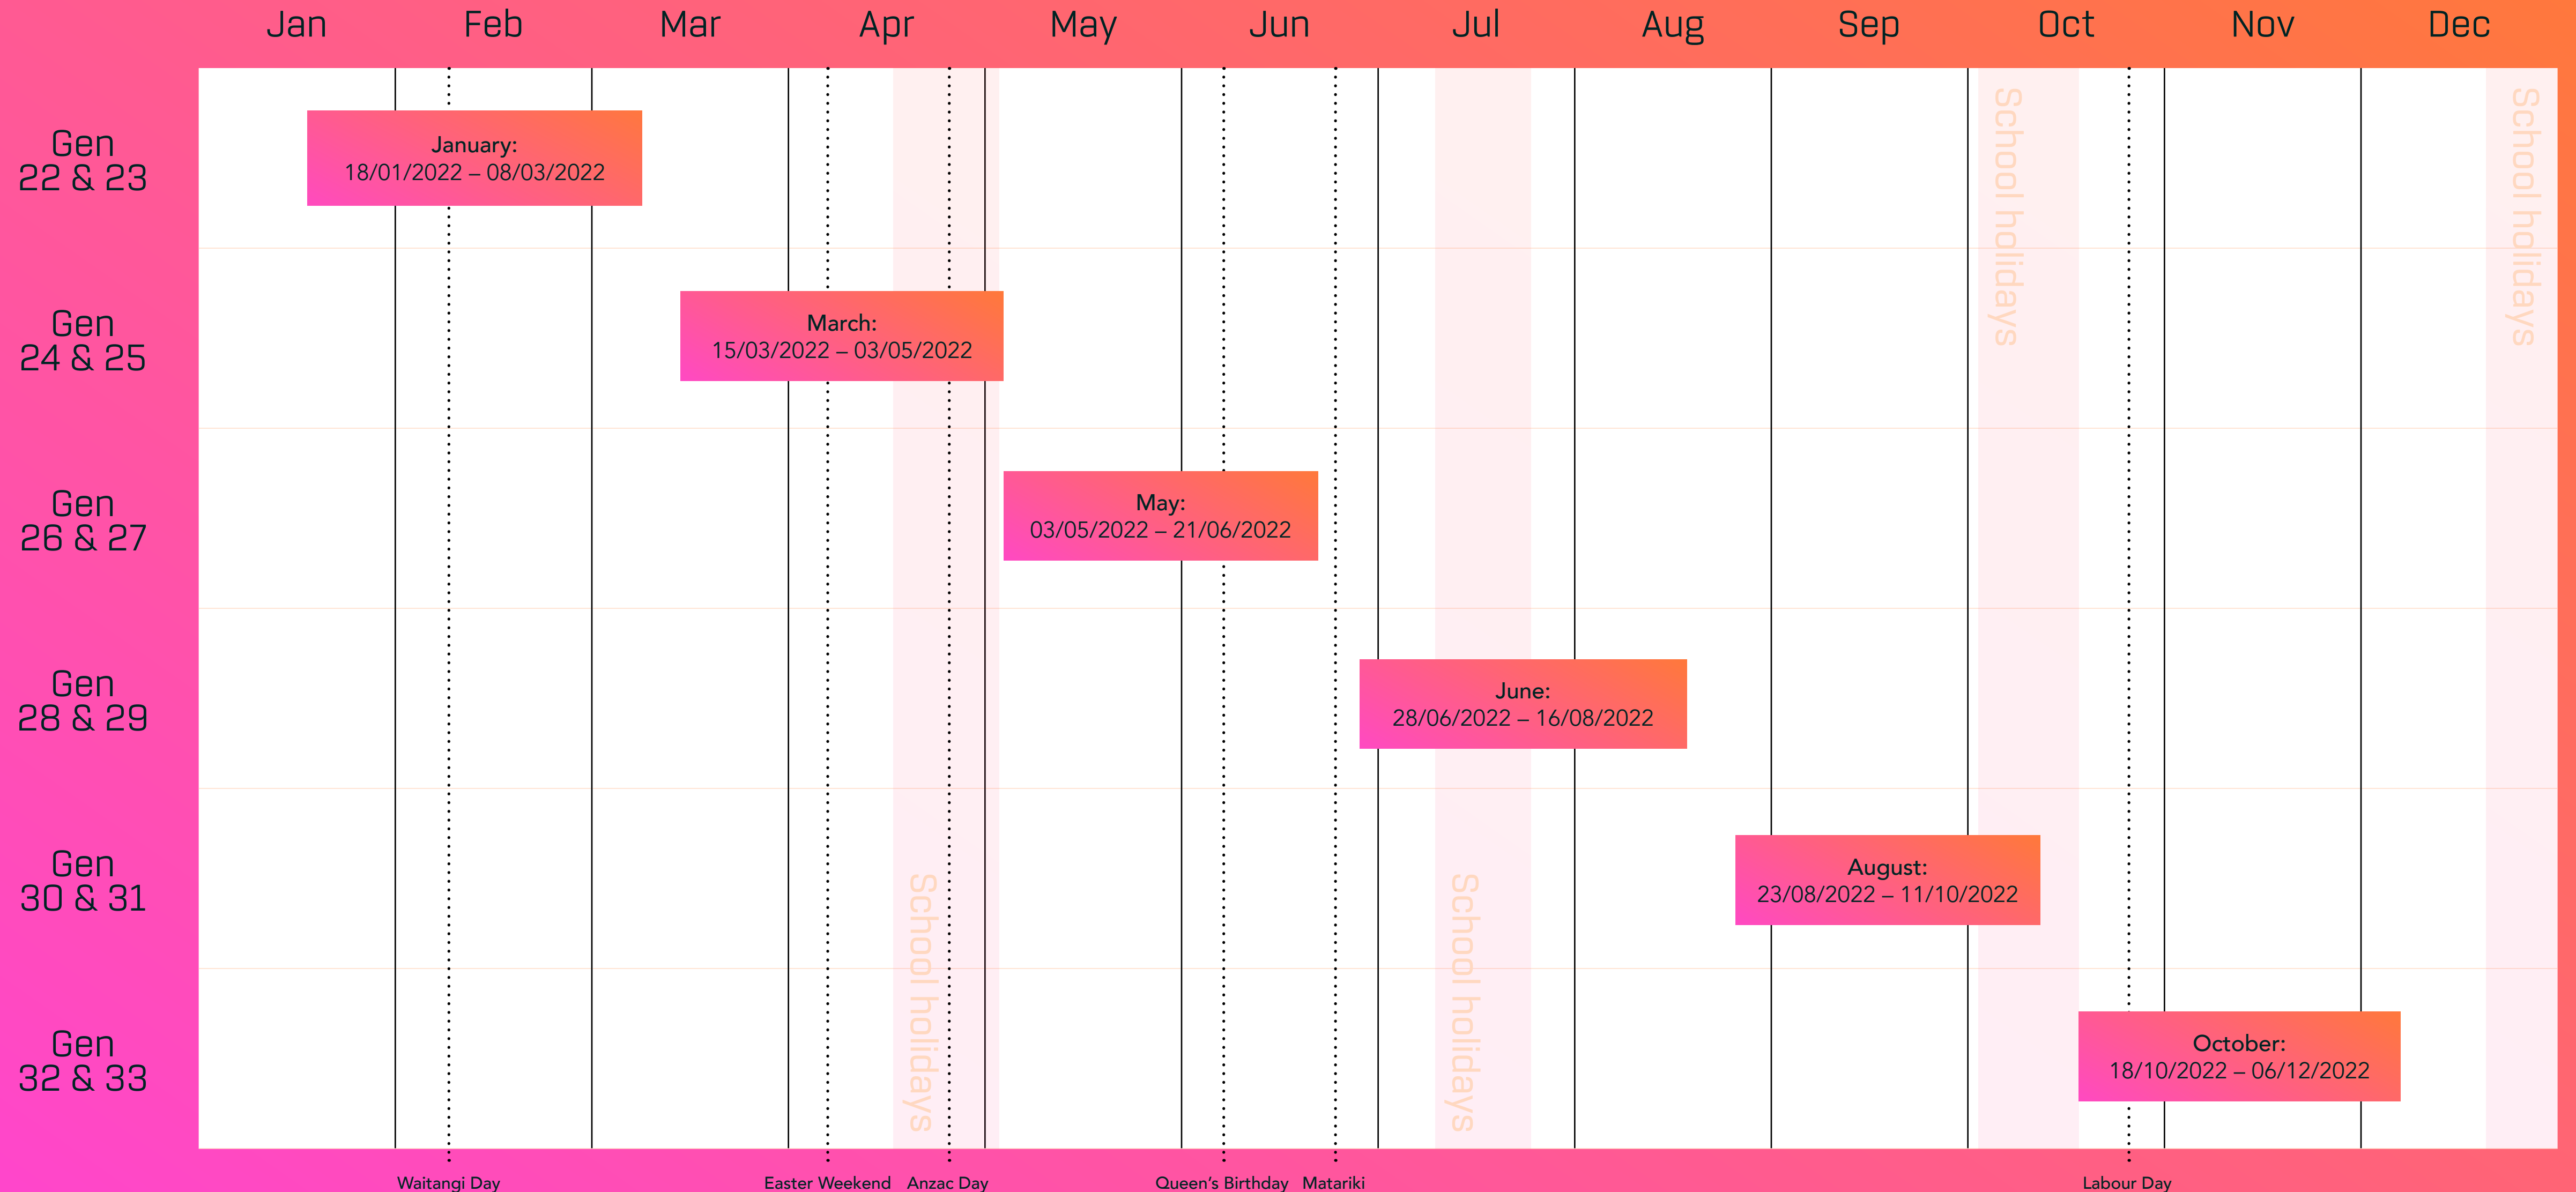

Digital Skills for the Workplace 2022 Calendar

End dates are the official programme end date but please note each intake has only 7 weeks of classes. See the [website](#) for the weekly schedule for the intake you're interested in.