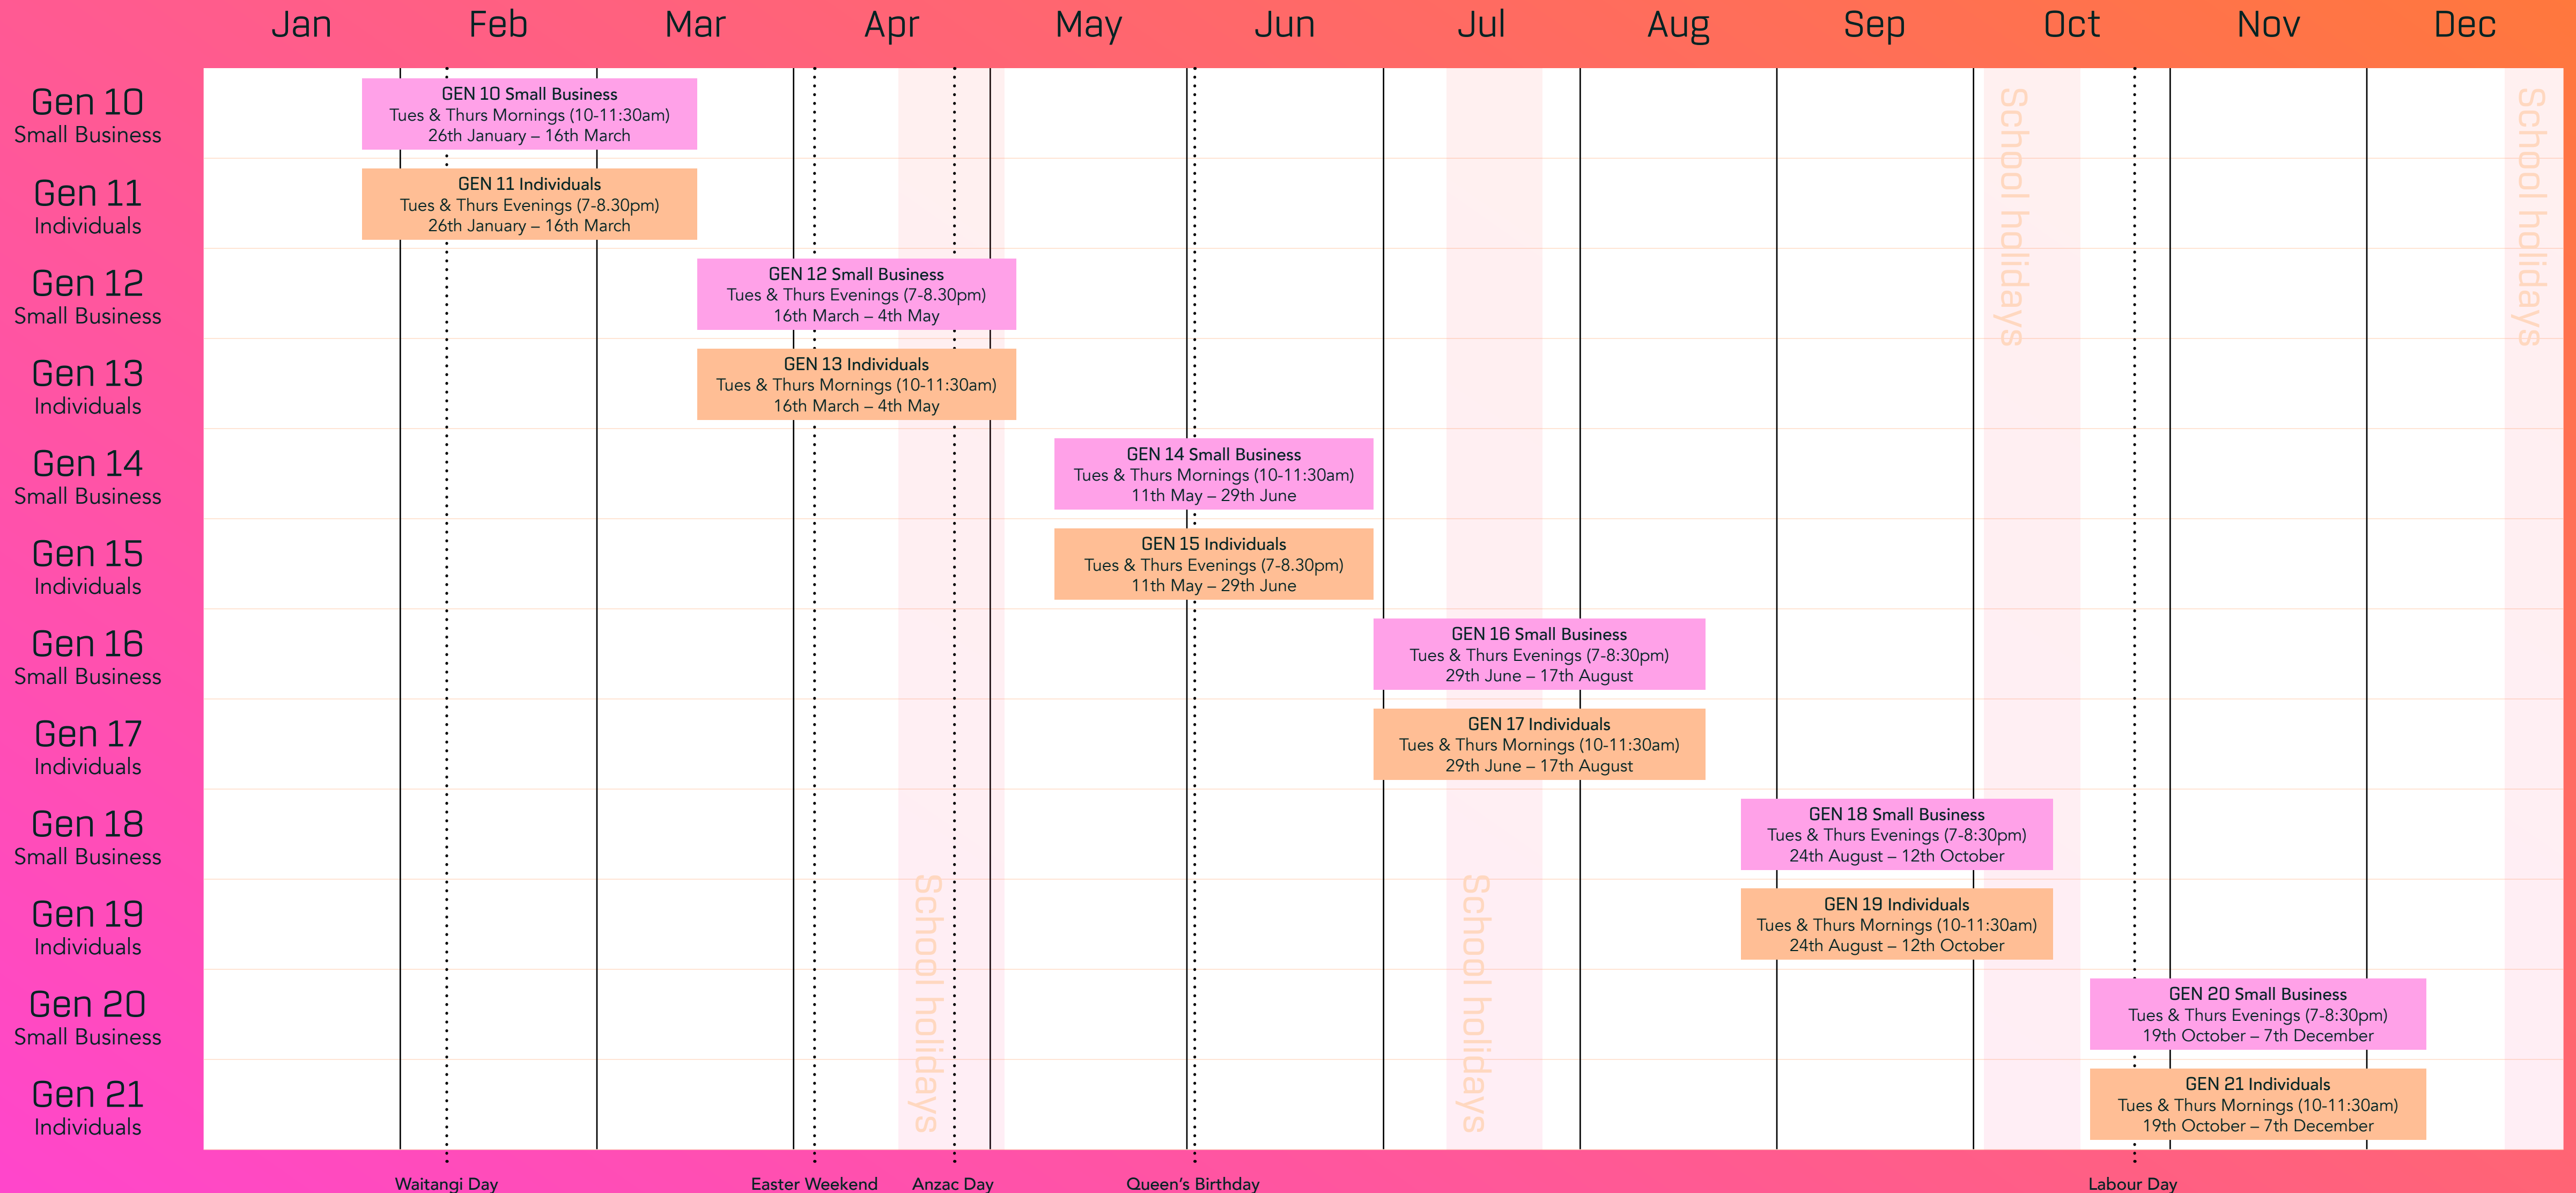

Digital Skills for the Workplace 2021 Calendar

Waitangi Day

Easter Weekend

Anzac Day

Queen's Birthday

Labour Day

End dates are the official programme end date but please note each intake has only 7 weeks of classes. See the [website](#) for the weekly schedule for the intake you're interested in.